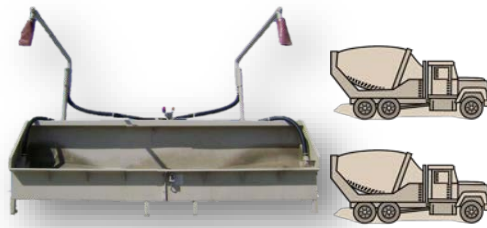

2 TRUCK WASHOUT