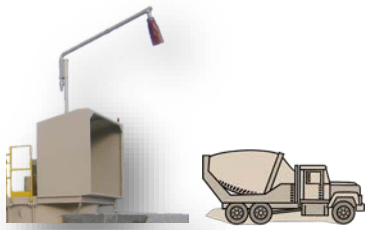

1 TRUCK WASHOUT