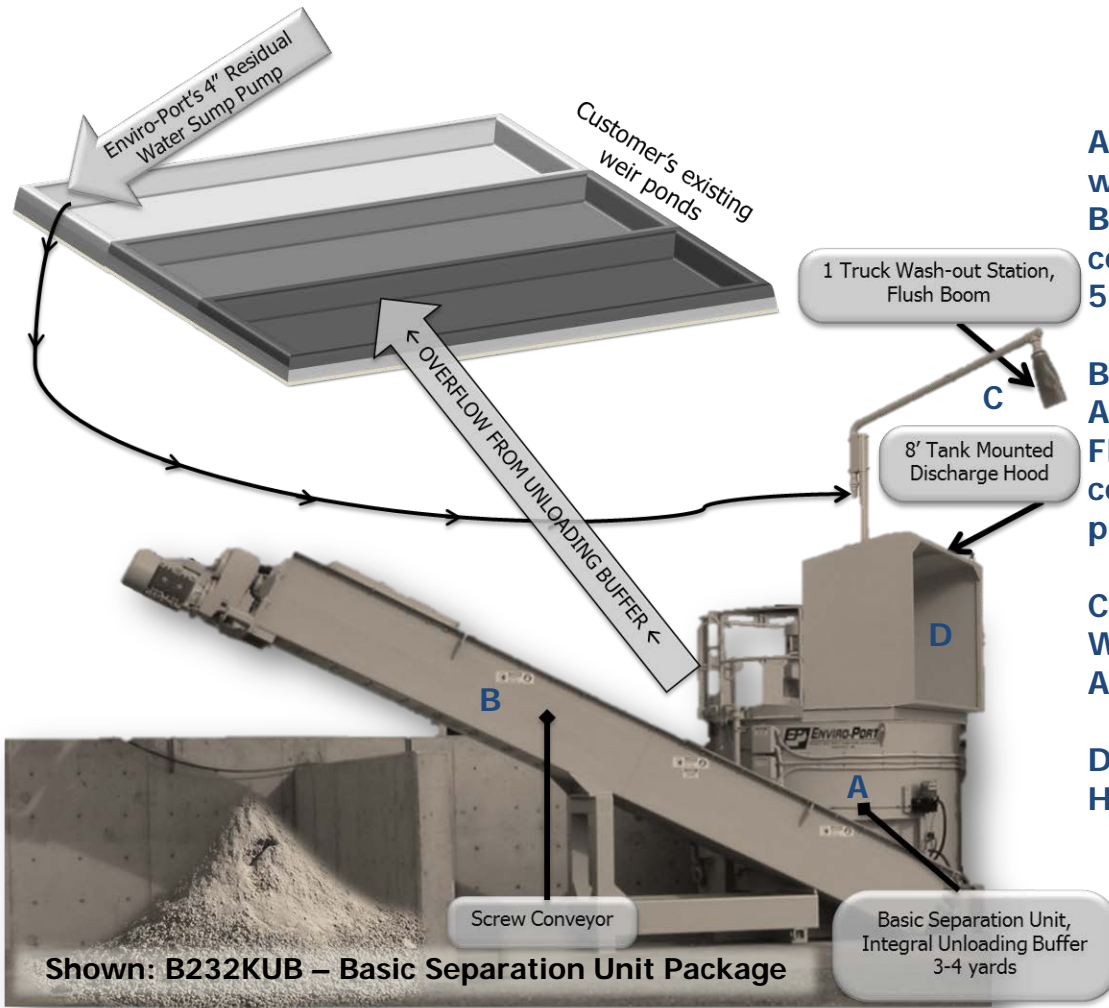

# BASIC SEPARATION SERIES

**A:** Basic Separation Unit with Integral Unloading Buffer of 3-4 yards, constructed with 1/4" & 5/16" plate steel

**B:** Screw Conveyor with A.R. Replaceable Flighting, Housing constructed with 1/4" plate steel

**C:** 1, 2, 3, & 4 Truck Washout Stations Available

**D:** Heavy Duty Intake Hopper

Shown: B232KUB – Basic Separation Unit Package

## Summary of Operations

This Basic Separation Series operates as a washout station with sand and stone separation.

- 1) Driver will approach discharge hood with hopper aligned to a flush boom.
- 2) Driver presses the green System Start Button which then illuminates, and initiates the screw conveyor, residual washout pump and opens the respective valve(s).
- 3) The driver will receive water for a preset time. Once the button is no longer illuminated, the driver can discharge the contents of his truck into the intake hood.
- 4) The driver may repeat this as needed or desired.

Further separate your sand and  
stone with an optional Single Deck  
Vibrating Screen

**ENVIRO-PORT IS THE LEADING  
MANUFACTURER OF  
DURABLE, DEPENDABLE,  
AND RELIABLE READY-MIX  
RECLAMATION SYSTEMS**